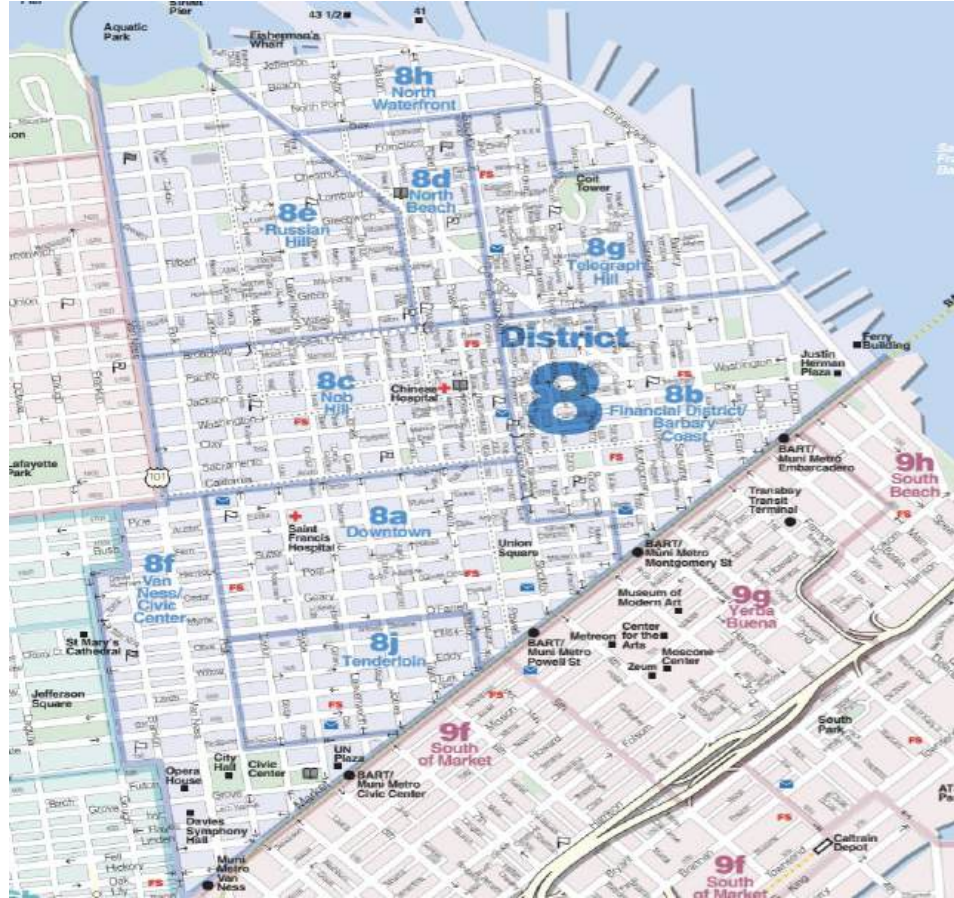

7A - Marina

7B - Pacific Heights

7C - Presidio Heights

7D - Cow Hollow

District 7 - North

District 8 - Northeast

8A - Downtown San Francisco

8B - Financial District – Barbary Coast

8C - Nob Hill

8D - North Beach

8E - Russian Hill

8F - Van Ness – Civic Center

8G - Telegraph Hill

8H - North Waterfront

8J - Tenderloin

District 8 - Northeast

District 9 - Central East

9A – Bernal Heights

9C – Inner Mission

9D – Mission Bay

9E – Potrero Hill

9F – South of Market

9G – Yerba Buena

9H – South Beach

9J – Central Waterfront / Dogpatch

District 9 - Central East

District 10 - Southeast

10A – Bayview

10B – Crocker Amazon

10C – Excelsior

10D – Outer Mission

10E – Visitacion Valley