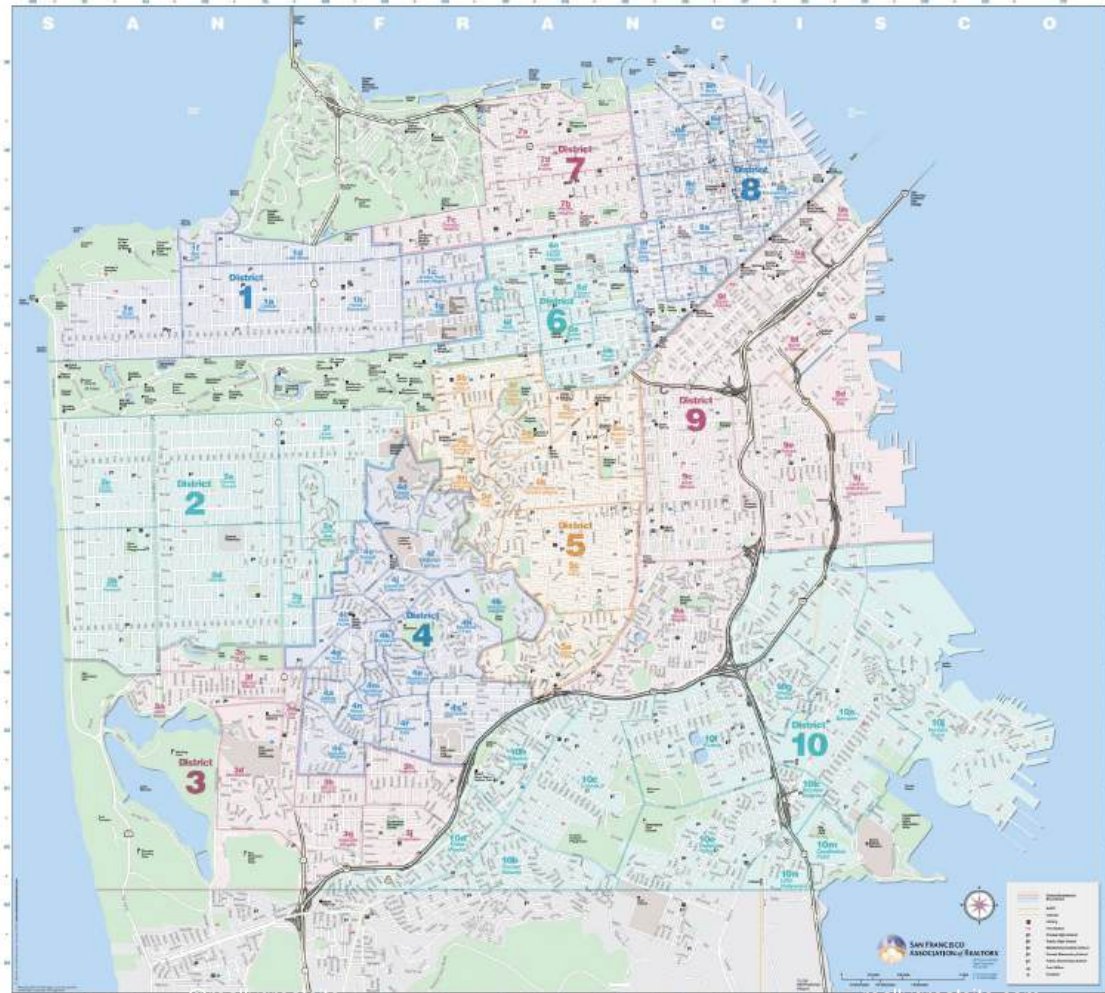

An Introduction to The Ten SF Districts

by Amanda Martin & Ying He

Map of the Districts

Table of Contents

- District 1 – Northwest
- District 2 – Central West
- District 3 – Southwest
- District 4 – Twin Peaks West
- District 5 – Central
- District 6 – Central North
- District 7 – North
- District 8 – Northeast
- District 9 – Central East
- District 10 – South East

District 1 - Northwest

1A – Central Richmond

1B – Inner Richmond

1C – Jordan Park / Laurel Heights

1D – Lake Street

1E – Outer Richmond

1F – Sea Cliff

1G – Lone Mountain

District 1 - Northwest

District 2 - Central West

2A - Golden Gate Heights

2B - Outer Parkside

2C - Outer Sunset

2D - Parkside

2E - Central Sunset

2F - Inner Sunset

2G - Inner Parkside

District 2 - Central West

District 3 - Southwest

3A - Lake Shore

3B - Merced Heights

3C - Pine Lake Park

3D - Stonestown

3E - Lakeside