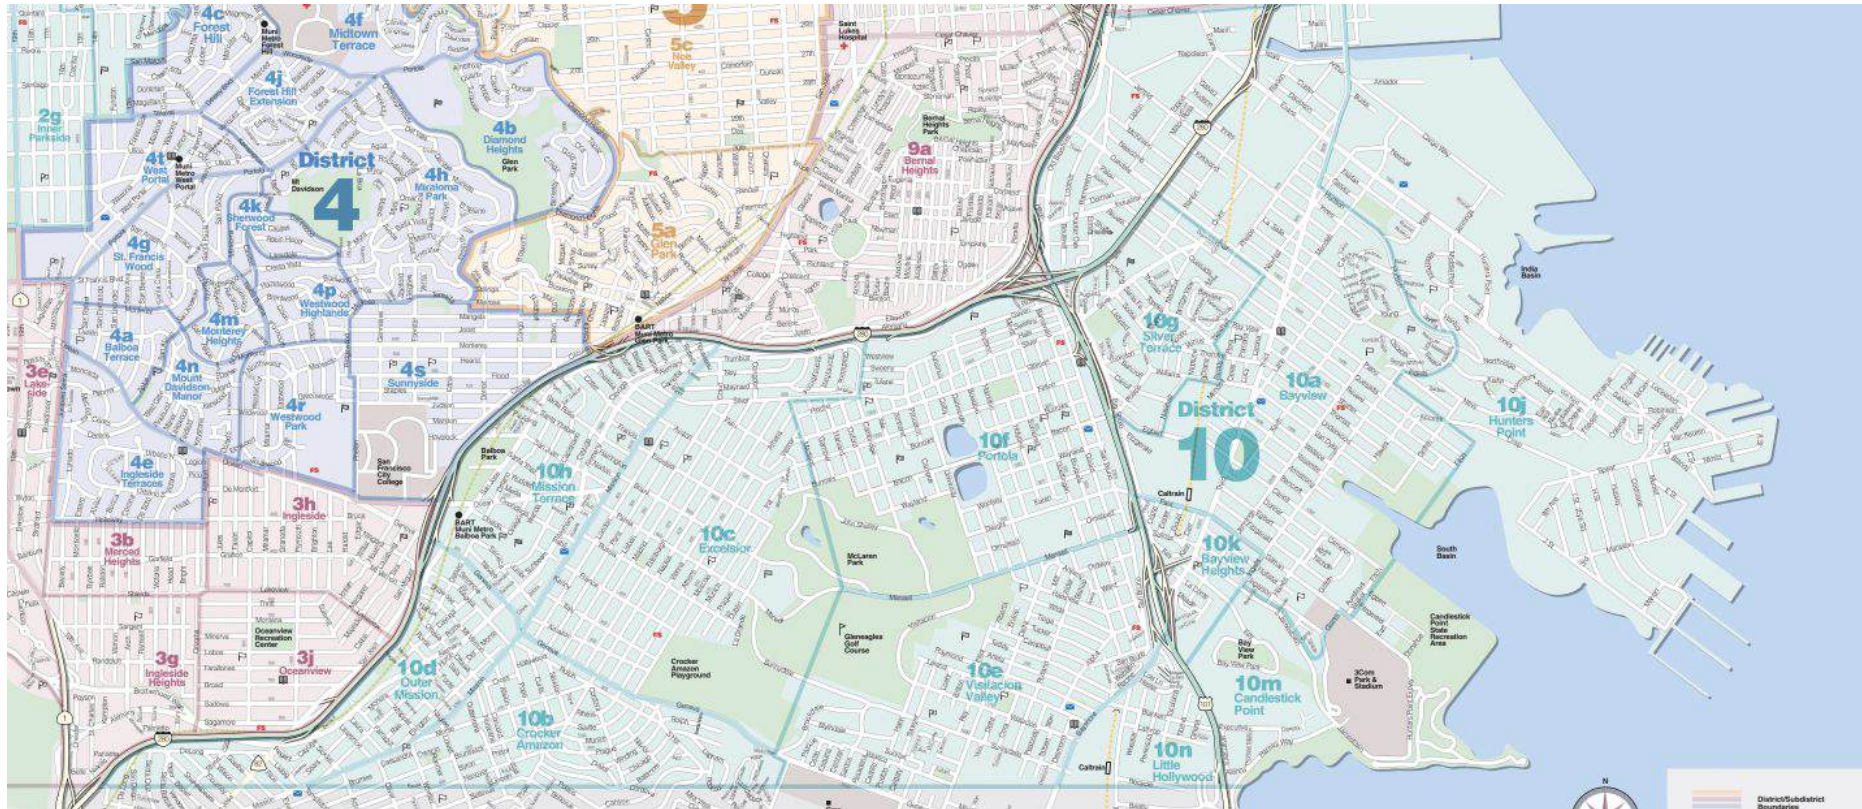

9J – Central Waterfront / Dogpatch

District 9 - Central East

District 10 - Southeast

10A – Bayview

10B – Crocker Amazon

10C – Excelsior

10D – Outer Mission

10E – Visitacion Valley

10F – Portola

10G – Silver Terrace

10H – Mission Terrace

10J – Hunters Point

10K – Bayview Heights

10M – Candlestick Point

10N – Little Hollywood

District 10 - Southeast