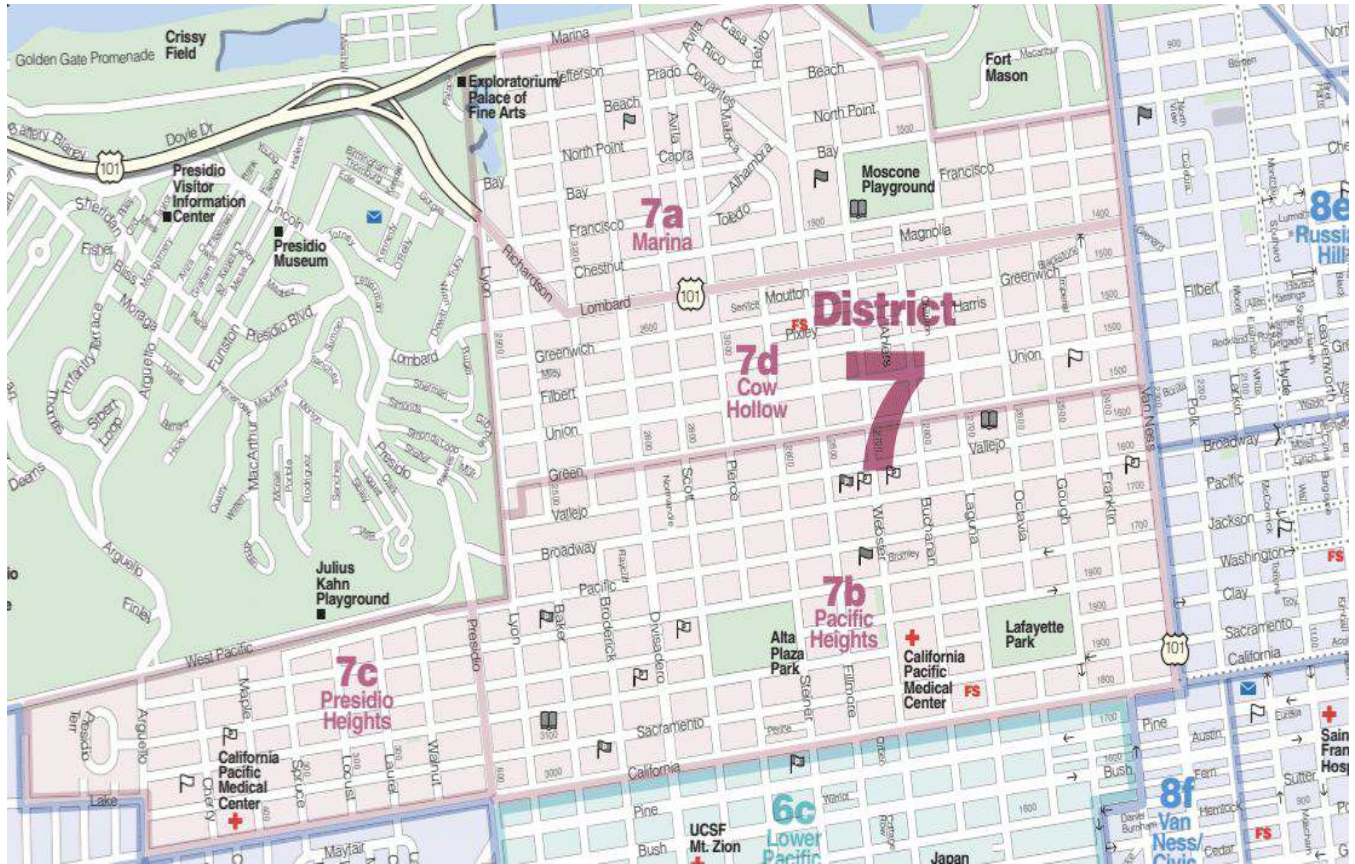

District 6 - Central North

6A - Anza Vista

6B - Hayes Valley

6C - Lower Pacific Heights

6D - Western Addition

6E - Alamo Square

6F - North Panhandle

District 7 - North

7A - Marina

7B - Pacific Heights

7C - Presidio Heights

7D - Cow Hollow

District 7 - North

District 8 - Northeast

8A - Downtown San Francisco

8B - Financial District – Barbary Coast

8C - Nob Hill

8D - North Beach

8E - Russian Hill

8F - Van Ness – Civic Center

8G - Telegraph Hill

8H - North Waterfront

8J - Tenderloin

District 8 - Northeast

9J – Central Waterfront / Dogpatch

District 9 - Central East

District 10 - Southeast

10A – Bayview

10B – Crocker Amazon

10C – Excelsior

10D – Outer Mission

10E – Visitacion Valley