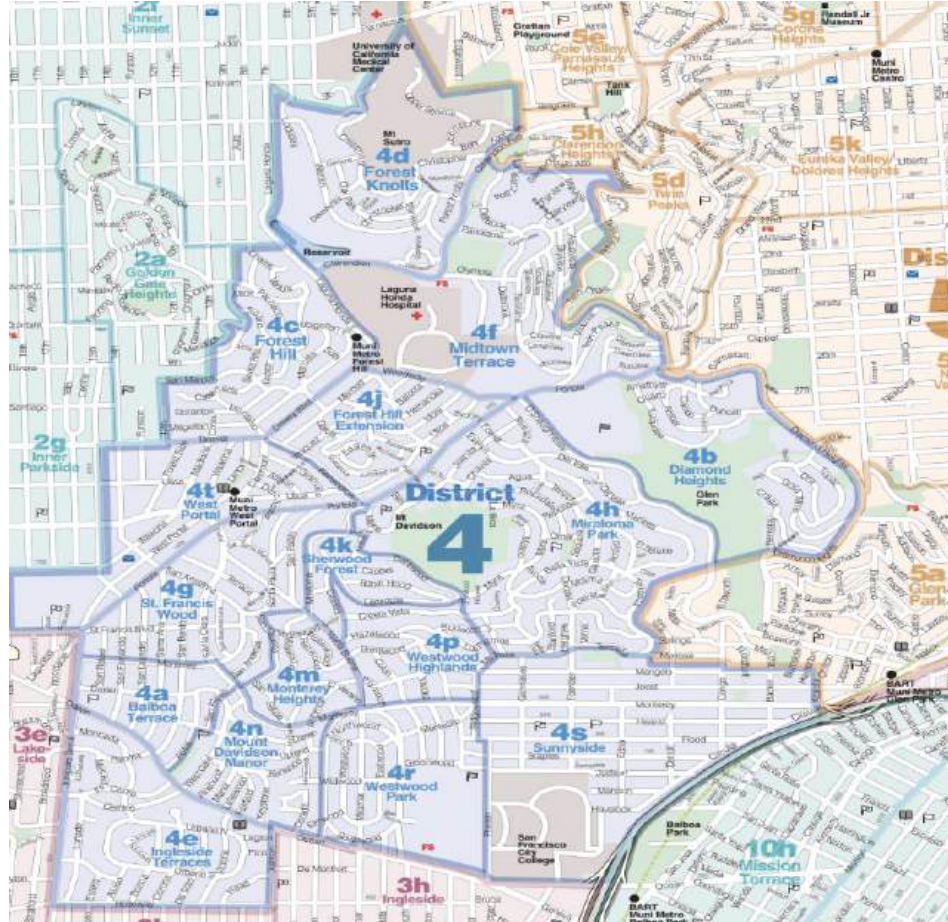

3F - Merced Manor

3G - Ingleside Heights

3H - Ingleside

3J - Oceanview

District 3 - Southwest

District 4 – Twin Peaks West

4A – Balboa Terrace

4B – Diamond Heights

4M – Monterey Heights

4N – Mount Davidson Manor

4P – Westwood Highlands

4R – Westwood Park

4S – Sunnyside

4T – West Portal

District 4 - Twin Peaks West

District 5 - Central

- 5A - Glen Park
- 5B - Haight Ashbury
- 5C - Noe Valley
- 5D - Twin Peaks
- 5E - Cole Valley / Parnassus Heights
- 5F - Buena Vista / Ashbury Heights
- 5G - Corona Heights
- 5H - Clarendon Heights
- 5J - Duboce Triangle
- 5K - Eureka Valley / Dolores Heights
- 5M - Mission Dolores

District 6 - Central North

6A - Anza Vista

6B - Hayes Valley

6C - Lower Pacific Heights

6D - Western Addition

6E - Alamo Square

6F - North Panhandle

District 7 - North