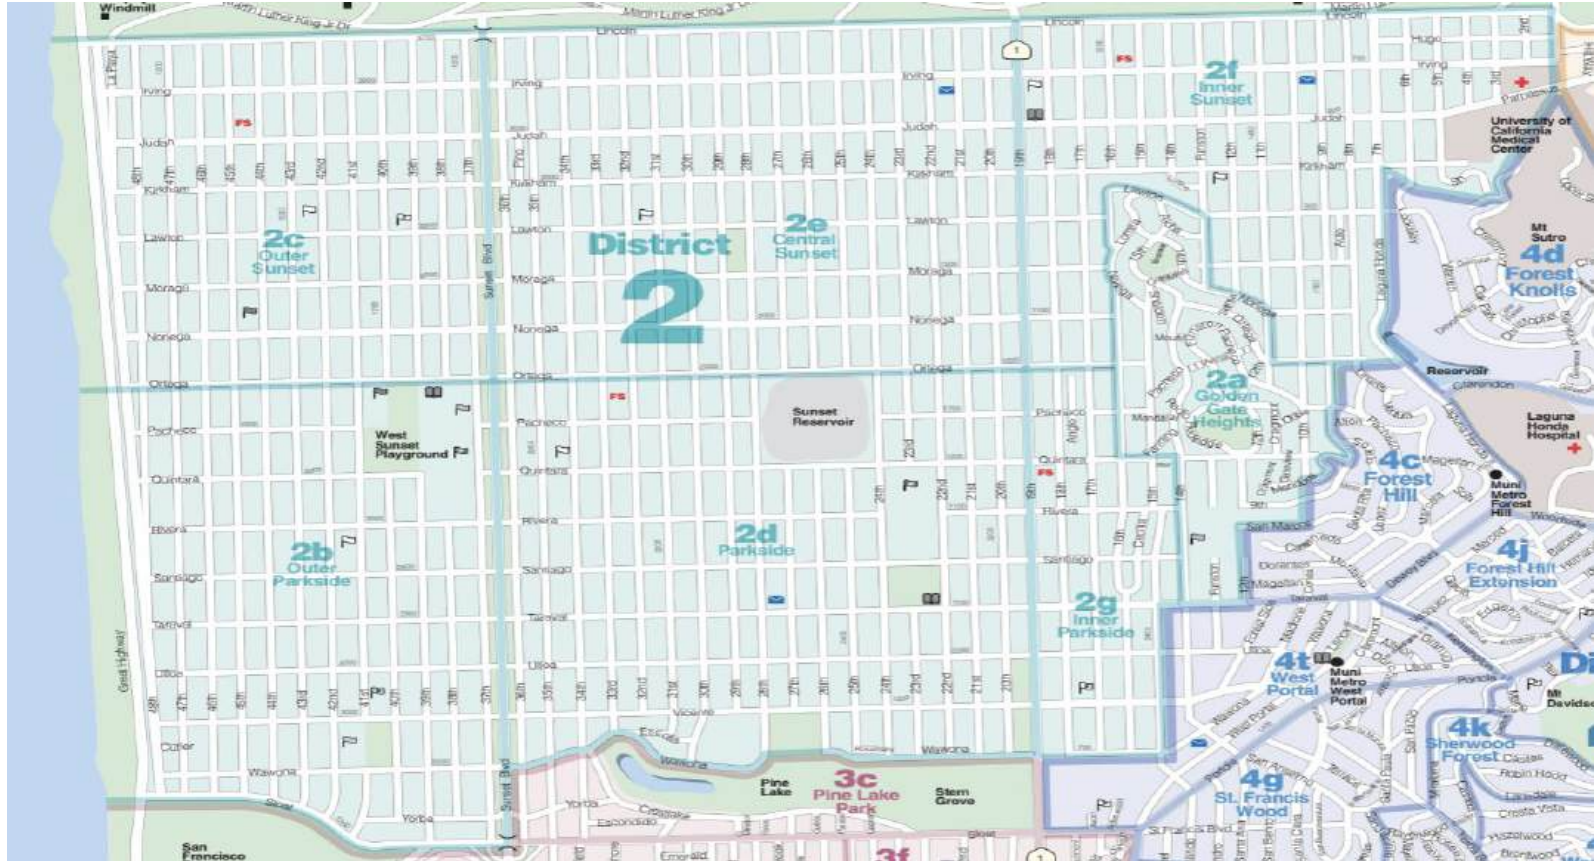

District 2 - Central West